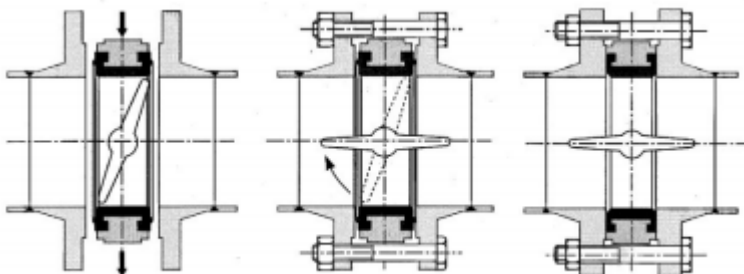

T +44 (0)1386 552369

E sales@allvalves.co.uk

W www.allvalves.co.uk

F +44 (0)1386 554227