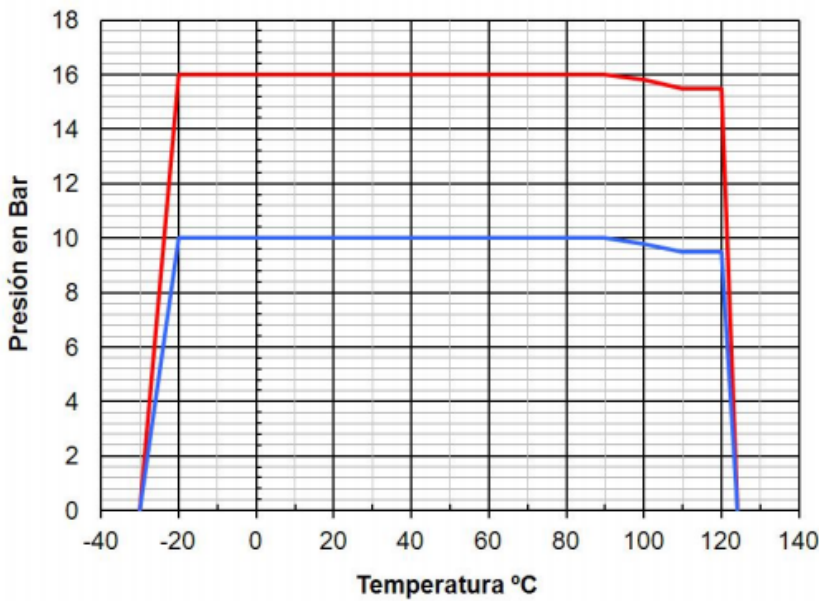

Genebre are a global brand of industrial valves with large stocks held for fast delivery on various type of valves, sizes, end connections and materials.

SERIES: 80103

DISC POSITION/PRESSURE CHART

DN	90°	80°	70°	60°	50°	40°	30°	20°	10°	Kv Values
50	125	99	73	53	37	23	14	6	0.9	Flow rate of water in cubic meter per hour (m³ /h) that will generate a pressure drop of 1 bar across the valve.
65	244	193	141	93	58	39	21	10	1.3	
80	399	315	231	133	83	53	30	13	1.7	
100	727	606	429	237	148	94	54	23	2.6	
125	1190	991	670	370	232	147	85	37	4	
150	1600	1334	887	490	306	195	112	48	5	
200	2868	2458	1610	935	588	364	208	88	10	
250	4679	3914	2550	1479	931	577	330	140	16	
300	6987	5822	3800	2217	1379	869	480	203	23	

PRESSURE TEMPERATURE RATING

ALL VALVES

AllValves Online™ have used decades of experience in the valve industry to select a range of products that match the Allvalves Online ethos - value for money. All Valves Products are from reputable sources and have been sold in significant quantities for many years, are installed in a wide variety of applications, and are known to be durable in service.